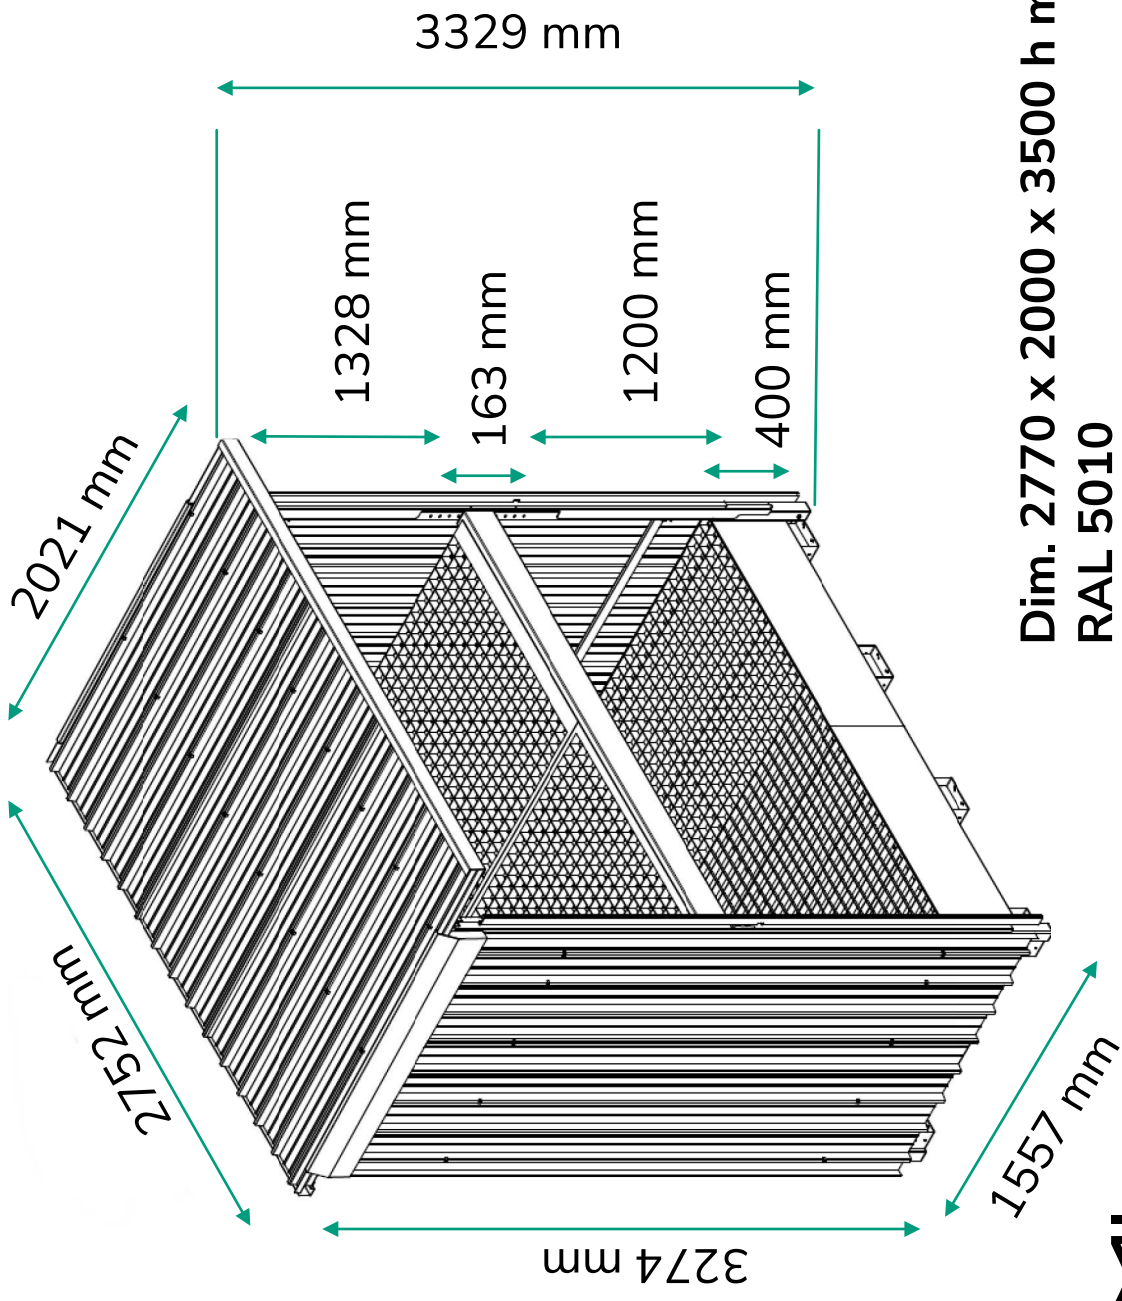

Tank with canopy

Tank with awning and rear closure

Tank with roof, rear and side closure

Tank with awning rear side and front closure

TRANSPORT OPTIMIZATION

OVERALL DIMENSIONS
3000x1600x2770 h mm

1 TRUCK - 8 loads
1 TRACTOR - 4 loads

Union of tanks by means of a profile preventing any spillage from leaking between the two tanks and consequently onto the ground.

Tank capacity: 1350 L – 1 tank can stock up to 4 small tanks

Shelf complete with grille: the fixing system

Application of the shelf with grille: two crossbars are bolted to the canopies' supports, and the grids are applied.

Cover

It is possible to apply the cover in the desired colour.

MODULARITY

TECHNICAL DATA