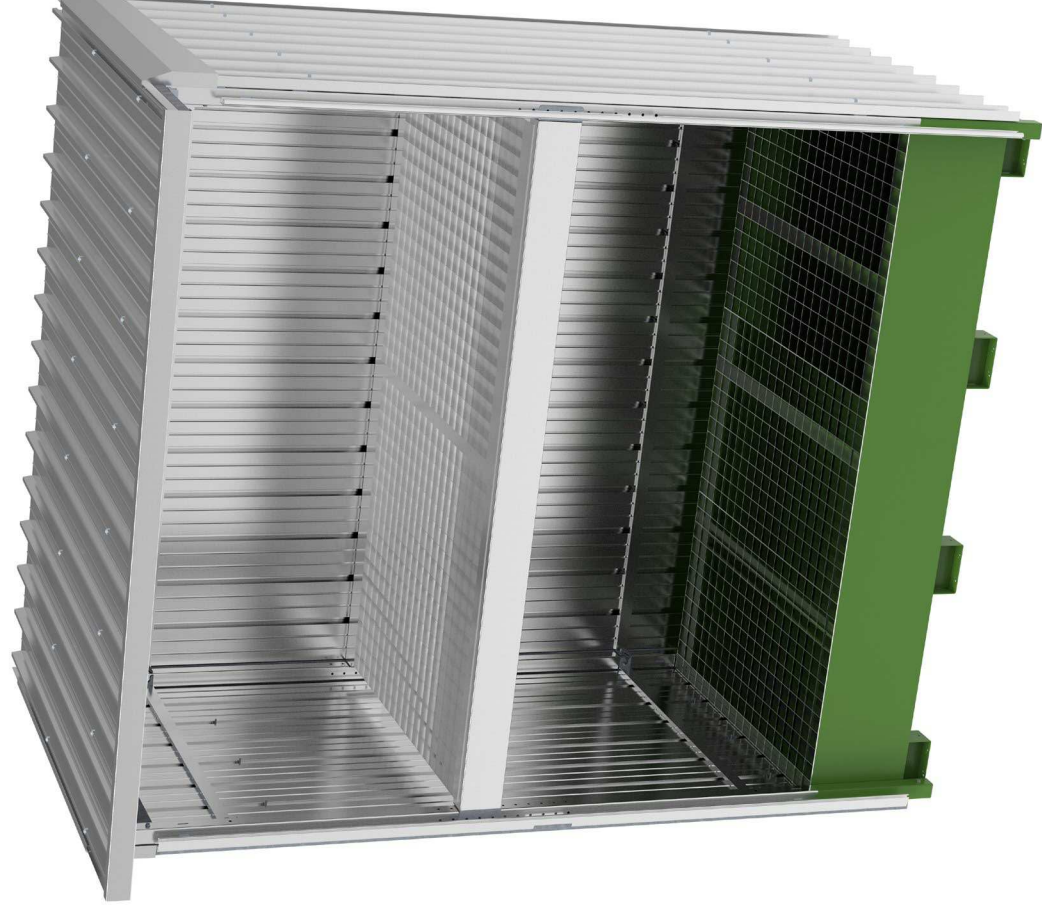

2025 INCOMING NEWS

MODULAR CONTAINER FOR OUTDOOR STORAGE

**NEW
PRODUCT**

MODULAR CONTAINER FOR OUTDOOR STORAGE

1 PRODUCT → 5 CONFIGURATIONS

Choose the solution that suits you best:

Single tank for storing 2 IBCs

The roof has an inclination of 1.5° to prevent water stagnation and facilitate drainage in the event of adverse weather conditions.

MODULARITY

Rear wall fixing by means of special profiles to minimize noise and movement even in windy conditions.

Union of tanks by means of a profile preventing any spillage from leaking between the two tanks and consequently onto the ground.

Tank capacity: 1350 L – 1 tank can stock up to 4 small tanks

Shelf complete with grille: the fixing system

Application of the shelf with grille: two crossbars are bolted to the canopies' supports, and the grids are applied.

Cover

It is possible to apply the cover in the desired colour.

MODULARITY

TECHNICAL DATA