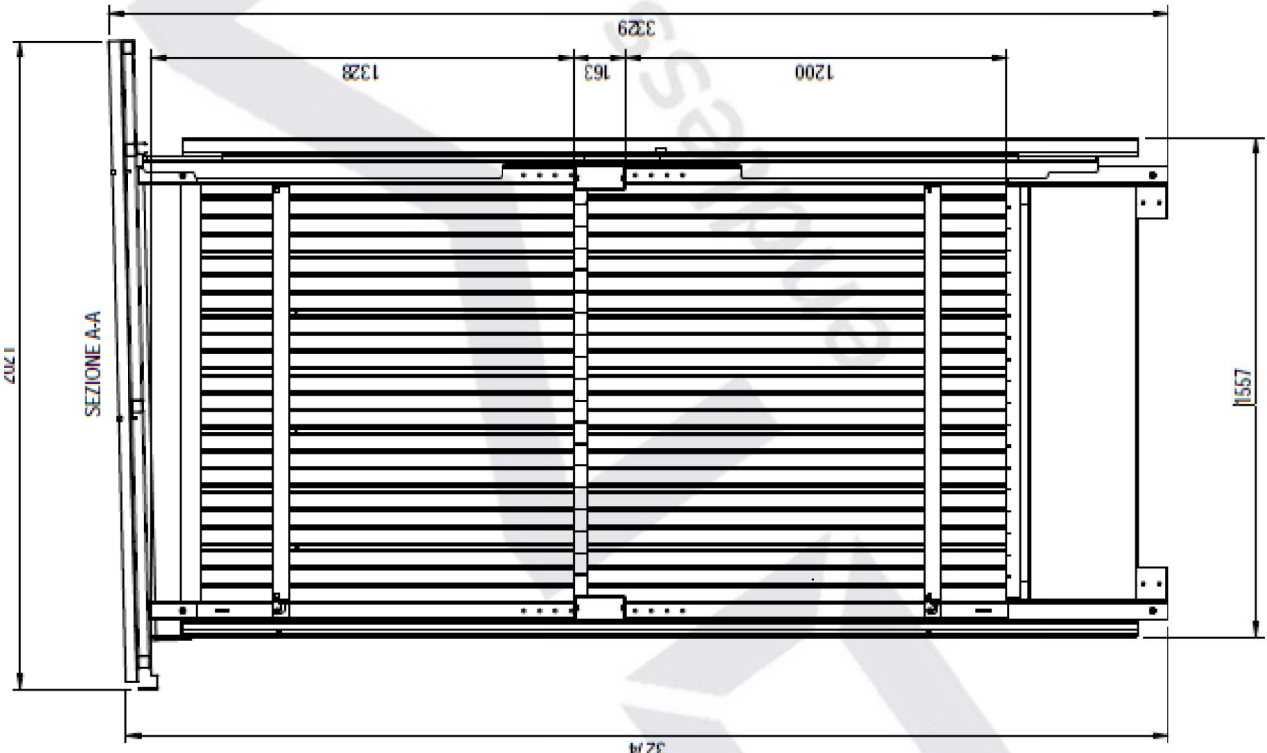

Tank with canopy

Tank with awning and rear closure

Tank with roof, rear and side closure

Tank with awning rear side and front closure

TRANSPORT OPTIMIZATION

OVERALL DIMENSIONS
3000x1600x2770 h mm

1 TRUCK - 8 loads
1 TRACTOR - 4 loads

MODULARITY

Upper connection available to house the rear walls and connect two canopies side by side while maintaining watertightness.

Fixing the side wall by means of guttering, which facilitates assembly and at the same time prevents water from entering. Once the wall is in place, it can be fixed to the supporting structure.

Union of tanks by means of a profile preventing any spillage from leaking between the two tanks and consequently onto the ground.

Tank capacity: 1350 L – 1 tank can stock up to 4 small tanks

Shelf complete with grille: the fixing system

Application of the shelf with grille: two crossbars are bolted to the canopies' supports, and the grids are applied.

Cover

It is possible to apply the cover in the desired colour.

MODULARITY

TECHNICAL DATA