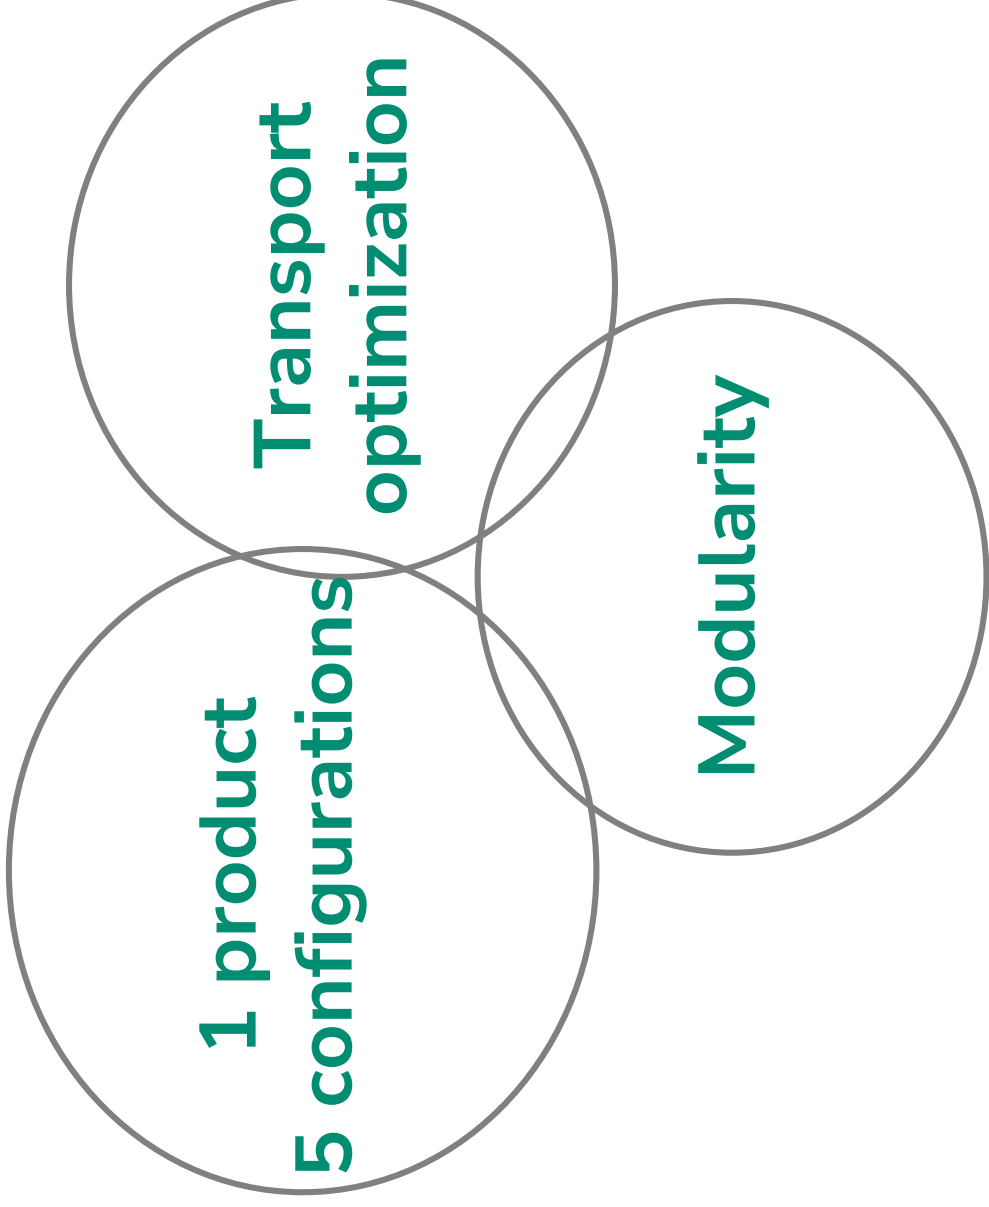

2025 INCOMING NEWS

MODULAR CONTAINER FOR OUTDOOR STORAGE

**NEW
PRODUCT**

MODULAR CONTAINER FOR OUTDOOR STORAGE

1 PRODUCT → 5 CONFIGURATIONS

Choose the solution that suits you best:

Single tank for storing 2 IBCs

MODULARITY

Due to the possibility of obtaining different products from the same base, even through the possible modification of just a few components, it is possible to reduce production time and cut costs, offering a customized solution according to different requirements.

MODULARITY

Upper connection available to house the rear walls and connect two canopies side by side while maintaining watertightness.

Fixing the side wall by means of guttering, which facilitates assembly and at the same time prevents water from entering. Once the wall is in place, it can be fixed to the supporting structure.

The roof has an inclination of 1.5° to prevent water stagnation and facilitate drainage in the event of adverse weather conditions.

MODULARITY

Rear wall fixing by means of special profiles to minimize noise and movement even in windy conditions.