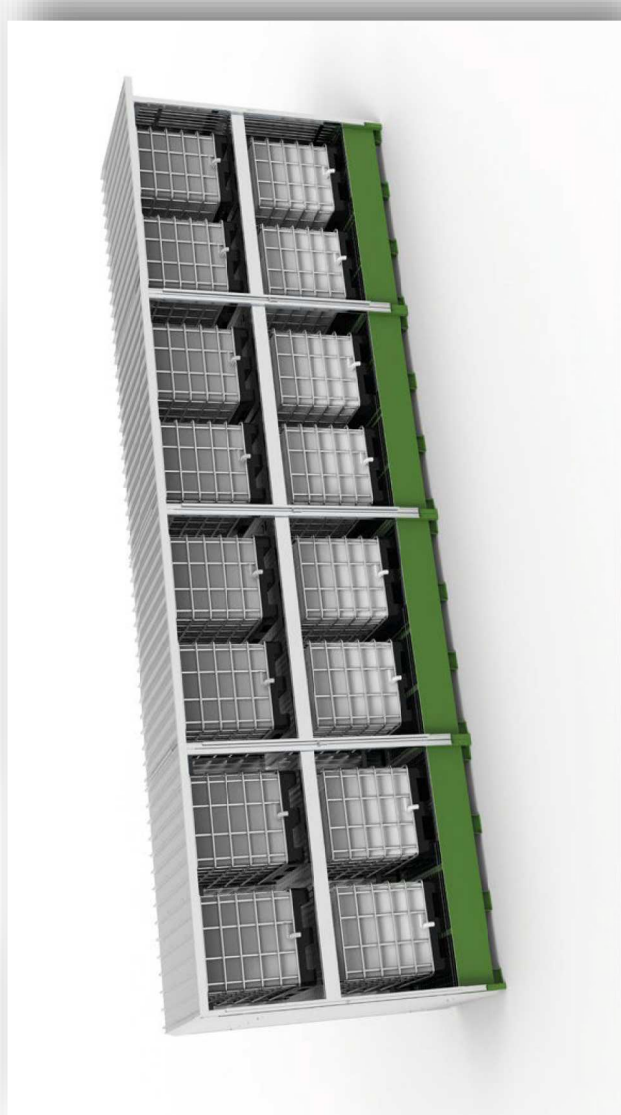

2025 INCOMING NEWS

MODULAR CONTAINER FOR OUTDOOR STORAGE

**NEW
PRODUCT**

MODULAR CONTAINER FOR OUTDOOR STORAGE

1 PRODUCT → 5 CONFIGURATIONS

Choose the solution that suits you best:

Single tank for storing 2 IBCs

MODULARITY

Upper connection available to house the rear walls and connect two canopies side by side while maintaining watertightness.

Fixing the side wall by means of guttering, which facilitates assembly and at the same time prevents water from entering. Once the wall is in place, it can be fixed to the supporting structure.

Union of tanks by means of a profile preventing any spillage from leaking between the two tanks and consequently onto the ground.

Tank capacity: 1350 L – 1 tank can stock up to 4 small tanks

Shelf complete with grille: the fixing system

Application of the shelf with grille: two crossbars are bolted to the canopies' supports, and the grids are applied.

Cover

It is possible to apply the cover in the desired colour.

MODULARITY

TECHNICAL DATA