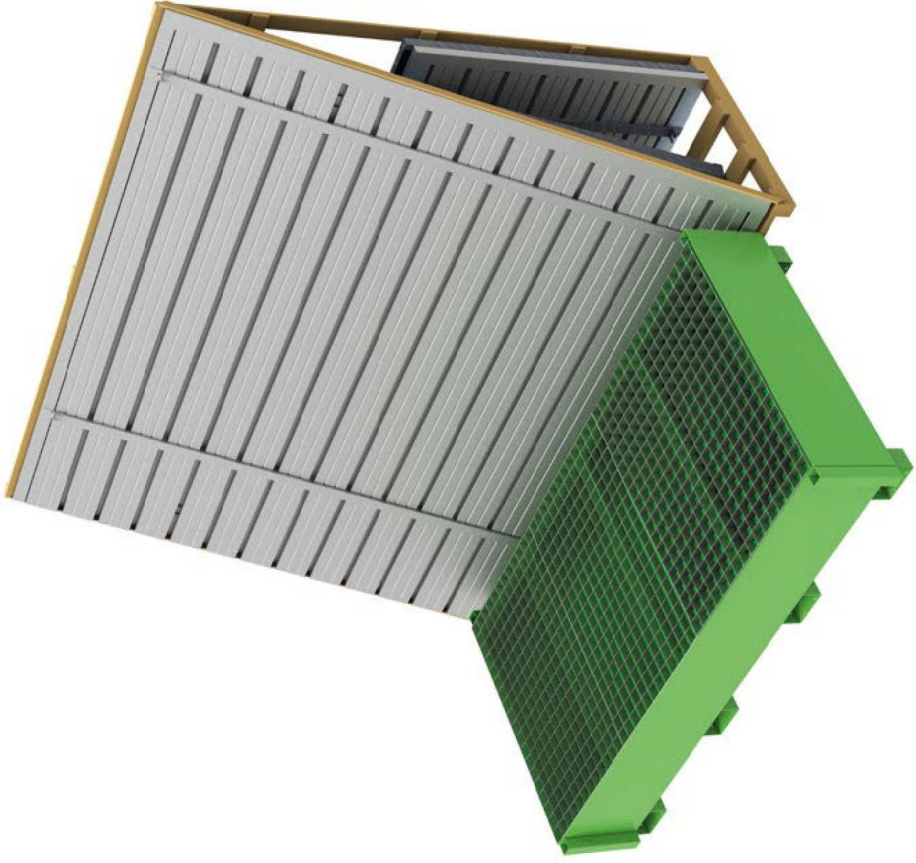

2025 INCOMING NEWS

MODULAR CONTAINER FOR OUTDOOR STORAGE

**NEW
PRODUCT**

MODULAR CONTAINER FOR OUTDOOR STORAGE

1 PRODUCT → 5 CONFIGURATIONS

Choose the solution that suits you best:

Single tank for storing 2 IBCs

Tank with canopy

Tank with awning and rear closure

Tank with roof, rear and side closure

Tank with awning rear side and front closure

TRANSPORT OPTIMIZATION

OVERALL DIMENSIONS
3000x1600x2770 h mm

1 TRUCK - 8 loads
1 TRACTOR - 4 loads

MODULARITY

Upper connection available to house the rear walls and connect two canopies side by side while maintaining watertightness.

Fixing the side wall by means of guttering, which facilitates assembly and at the same time prevents water from entering. Once the wall is in place, it can be fixed to the supporting structure.

Union of tanks by means of a profile preventing any spillage from leaking between the two tanks and consequently onto the ground.

Tank capacity: 1350 L – 1 tank can stock up to 4 small tanks

Shelf complete with grille: the fixing system