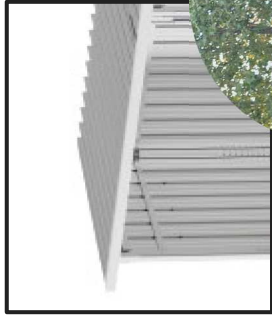

MODULARITY

Upper connection available to house the rear walls and connect two canopies side by side while maintaining watertightness.

Fixing the side wall by means of guttering, which facilitates assembly and at the same time prevents water from entering. Once the wall is in place, it can be fixed to the supporting structure.