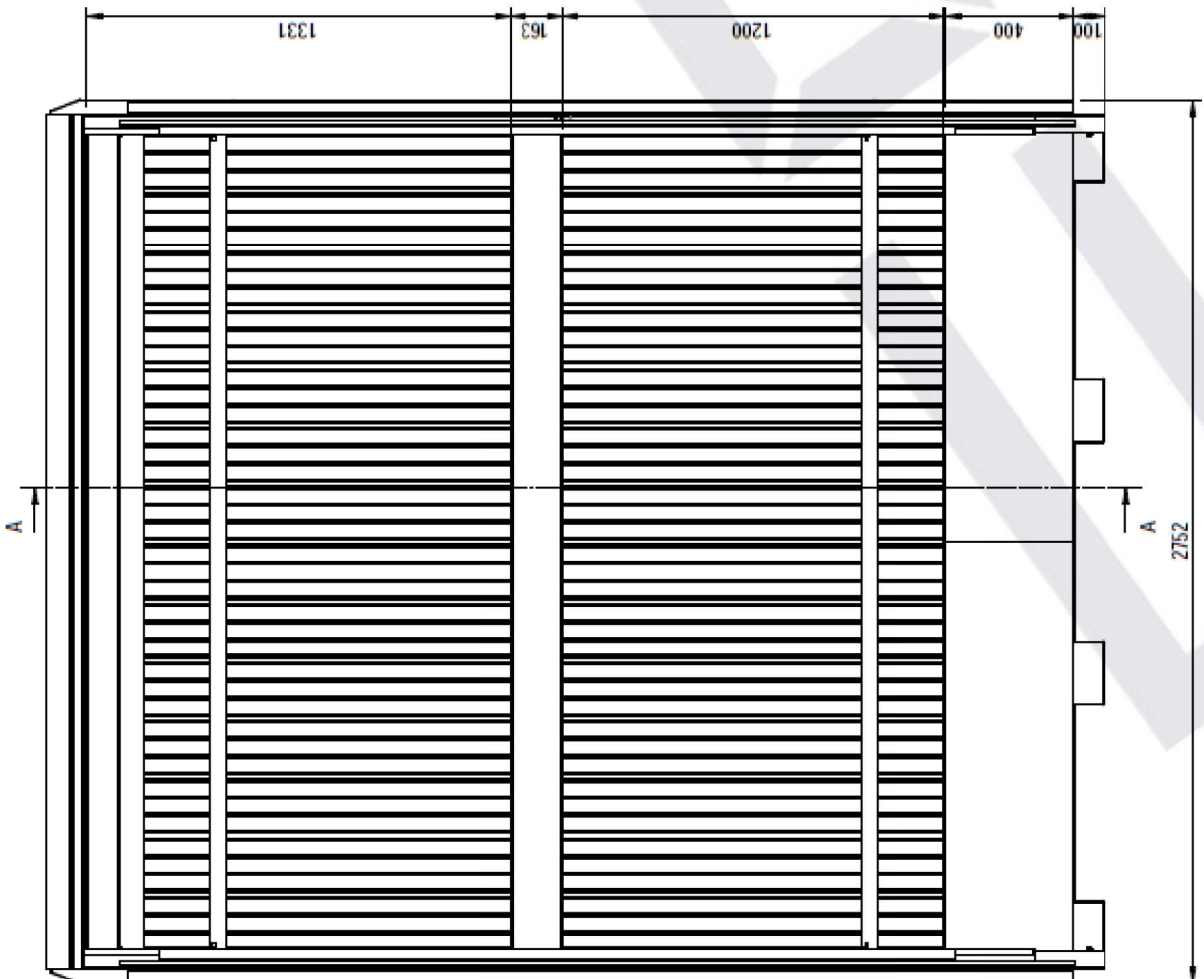

MODULARITY

Upper connection available to house the rear walls and connect two canopies side by side while maintaining watertightness.

Fixing the side wall by means of guttering, which facilitates assembly and at the same time prevents water from entering. Once the wall is in place, it can be fixed to the supporting structure.

Union of tanks by means of a profile preventing any spillage from leaking between the two tanks and consequently onto the ground.

Tank capacity: 1350 L – 1 tank can stock up to 4 small tanks

Shelf complete with grille: the fixing system

Application of the shelf with grille: two crossbars are bolted to the canopies' supports, and the grids are applied.

Cover

It is possible to apply the cover in the desired colour.

MODULARITY

TECHNICAL DATA

HOW DO WE SELL IT?

basic module x n. needed modules

side walls kit

Shelf complete with grille

Cover per each module

ADDITIONAL ACCESSORY