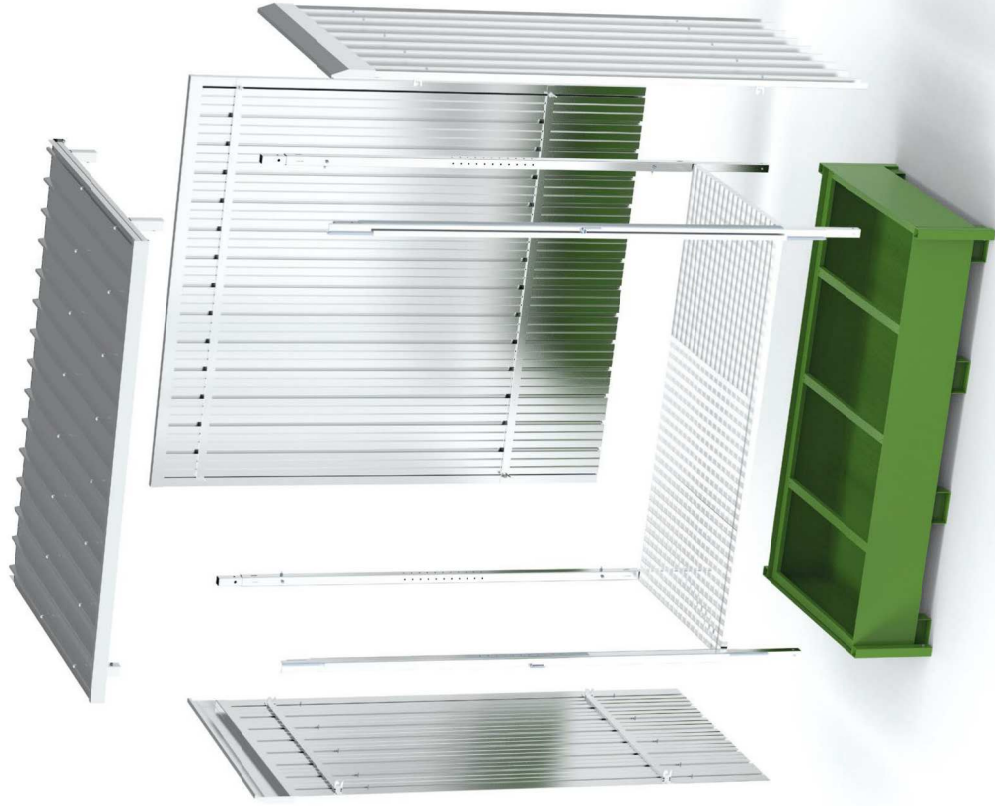

2025 INCOMING NEWS

MODULAR CONTAINER FOR OUTDOOR STORAGE

**NEW
PRODUCT**

MODULAR CONTAINER FOR OUTDOOR STORAGE

1 PRODUCT → 5 CONFIGURATIONS

Choose the solution that suits you best:

Single tank for storing 2 IBCs

Tank with canopy

Tank with awning and rear closure

Tank with roof, rear and side closure

Tank with awning rear side and front closure

TRANSPORT OPTIMIZATION

OVERALL DIMENSIONS
3000x1600x2770 h mm

1 TRUCK - 8 loads
1 TRACTOR - 4 loads

MODULARITY

Upper connection available to house the rear walls and connect two canopies side by side while maintaining watertightness.

Fixing the side wall by means of guttering, which facilitates assembly and at the same time prevents water from entering. Once the wall is in place, it can be fixed to the supporting structure.

Union of tanks by means of a profile preventing any spillage from leaking between the two tanks and consequently onto the ground.

Tank capacity: 1350 L – 1 tank can stock up to 4 small tanks

Shelf complete with grille: the fixing system