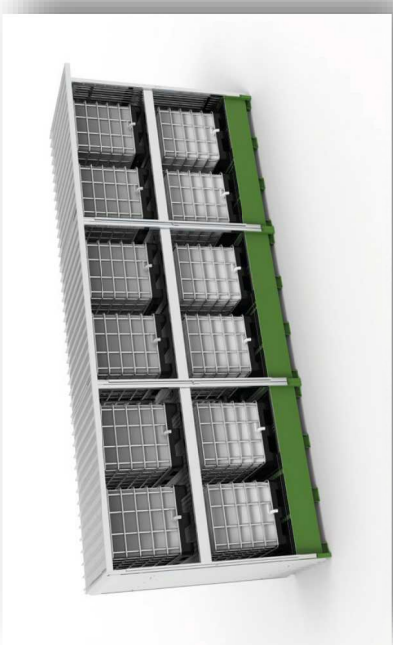

2025 INCOMING NEWS

MODULAR CONTAINER FOR OUTDOOR STORAGE

**NEW
PRODUCT**

MODULAR CONTAINER FOR OUTDOOR STORAGE

1 PRODUCT → 5 CONFIGURATIONS

Choose the solution that suits you best:

Single tank for storing 2 IBCs

MODULARITY

Upper connection available to house the rear walls and connect two canopies side by side while maintaining watertightness.

Fixing the side wall by means of guttering, which facilitates assembly and at the same time prevents water from entering. Once the wall is in place, it can be fixed to the supporting structure.

Union of tanks by means of a profile preventing any spillage from leaking between the two tanks and consequently onto the ground.

Tank capacity: 1350 L – 1 tank can stock up to 4 small tanks

Shelf complete with grille: the fixing system

Application of the shelf with grille: two crossbars are bolted to the canopies' supports, and the grids are applied.

Cover

It is possible to apply the cover in the desired colour.

MODULARITY

TECHNICAL DATA